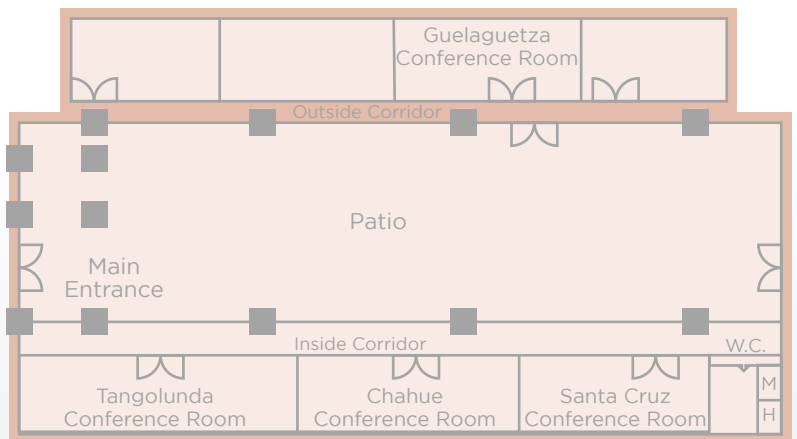

GROUPS & MEETINGS

PARK ROYAL BEACH HUATULCO

OUR RESORT

Park Royal Beach Huatulco offers the best view of Tangolunda Bay from the top of a beautiful hill. It is located 20 km from the airport and is located next to the only golf course in the area. Among the resort gardens and spacious rooms, you will find the ideal place to disconnect. It has 133 spacious rooms for your best comfort, each one with a unique view, either lush nature or beautiful ocean view. All offer air conditioning, organic honey-made bathroom amenities, safety box, Wi-Fi and cable TV.

ROOMS	NATURAL LIGHT	sqft	LONG	WIDE	HIGH	 COCKTAIL	 MEETINGS	 IMPERIAL	 BANQUET	 SCHOOL	 U FORM	 CONFERENCE
El patio	X	3164.59	68.8976	45.93	13.2874	100 pax	48 pax	50 pax	75 pax	100 pax	40 pax	110 pax
Gran Salón	X	1345.49	61.67979	21.9816	11.811	40 pax	40 pax	30 pax	95 pax	90 pax	37 pax	75 pax
Santa Cruz	X	387.5	17.7165	21.9816	11.811	10 pax	10 pax	N/A	10 pax	10 pax	8 pax	15 pax
Tangolunda	X	548.96	25.2625	21.9816	11.811	15 pax	15 pax	N/A	25 pax	25 pax	12 pax	30 pax
Chahue	X	409.03	19.685	21.9816	11.811	15 pax	15 pax	N/A	20 pax	20 pax	12 pax	20 pax
Guelaguetza	X	473.61	27.8871	17.29	10.1706	N/A	N/A	10 pax	N/A	N/A	N/A	10 pax
Terraza Chill bar <small>(Panoramic view)</small>	X	2325	59.0551	39.3701		60 pax	45 pax	35 pax	90 pax	N/A	35 pax	90 pax

*Gauges according to the separation between people of 5 ft. (Healthy distance)

PARK ROYAL[®]
BEACH RESORTS

 **Tour virtual** <https://park-royal-beach-huatulco.firstview.us>

 Blvd. Benito Juárez 8, Bahía de Tangolunda, Bahías de Huatulco, C.P. 70989, Oaxaca, México