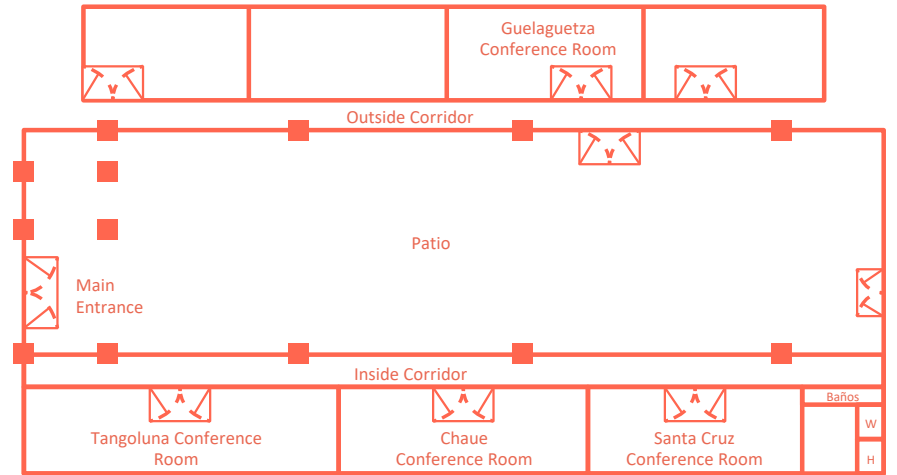

- 133 rooms. Our rooms are the largest in the destination. Each has a private terrace and a sofa bed, perfect for six guests.
- Dinner-Show and DJ every night.
- Free internet in the property.
- On level 7, our Wine Bar is only for adults and is the perfect spot to watch the sunset.
- Exclusive beach area.
- **Park Royal Beach Huatulco** is a natural aviary. In our land, you will be able to observe over 15 bird species.
- The resort has 2 restaurants and snack bars and 4 bars. No reservation or minimum stay is necessary to enjoy them, and children are welcome in both.
- There are 2 pools on the property. The pool on level 7 is the highest in Huatulco and has a sweeping view of Tangolunda Bay.

## ROYAL MASTER SUITE OCEAN VIEW

- 2 Personas
- One king-size bed
- 753 ft
- Air conditioning
- Cable tv
- Toiletries
- Coffee maker
- Telephone (\$)
- Ironing kit
- Mini fridge
- Safe deposit box
- Shower
- Living room
- Terrace

# MEETING ROOMS

60 rooms available for groups

Room	Área (ft <sup>2</sup> )	Height (ft)	Breadth (m)	Length (ft)	Auditorium	Classroom	Horseshoe	Buffet	Cocktail	Banquet
Patio	3164.59	13.28	45.9	68.89	220	200	80	96	200	150
Grand Salón	1348.29	11.81	22	61.67	130	110	65	80	80	110
Santa Cruz*	389.44	11.81	22	17.7	30	20	15	20	20	20
Tangolunda*	555.31	11.81	22	25.26	60	50	25	30	30	50
Chahue*	4111.07	11.81	22	18.70	40	40	26	30	30	40
Chahue*	479.2	10.17	22	27.55	14	NA	NA	NA	NA	NA
Level 7 Terraza	2346.5	NA	39.37	59.06	200	NA	60	70	100	180