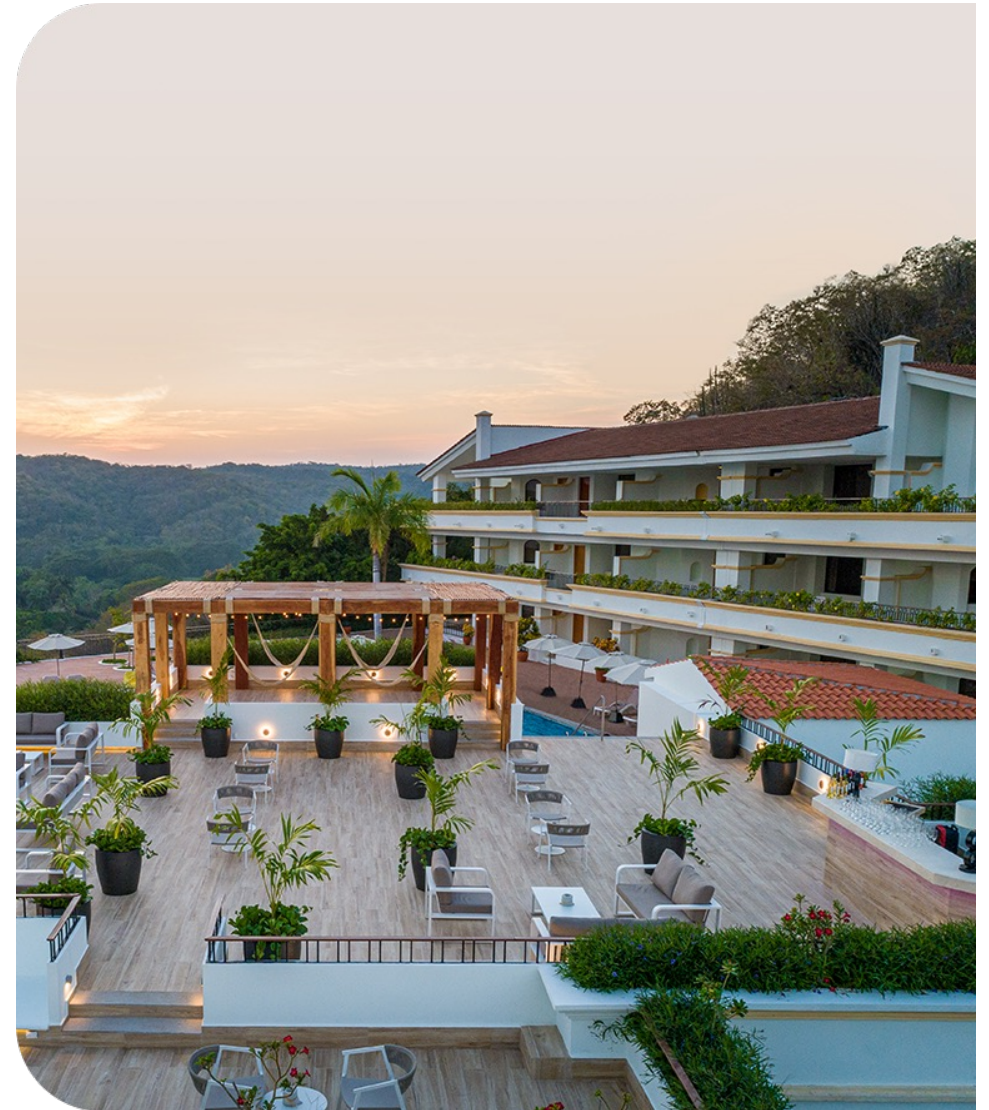

# Park Royal Beach Huatulco

  
**PARK ROYAL**<sup>®</sup>  
BEACH RESORT

HUATULCO

EMPRESA  
SOCIALMENTE  
RESPONSABLE

*Funtastic*  
team

by  
Park Royal Hotels & Resorts

ROYAL  
PLANET

**Huatulco** is made up of nine bays, each one endowed with incomparable beauty. Its proximity to the Oaxacan jungle opens up a range of possibilities that this destination offers; you decide whether to discover the incredible Copalita Eco-Archaeological Park or take a sunset walk along Tangolunda Bay.

Discover this magical refuge for an unforgettable vacation at **Park Royal Beach Huatulco**. Nestled on a hill that offers the best panoramic views of Tangolunda Bay and next to a golf course.

12.4 miles from Bahías de Huatulco International Airport.  
Blvd. Benito Juárez 8.

## Location

Blvd. Benito Juárez 8, Bahía de Tangolunda, Bahías de Huatulco, C.P. 70989, Oaxaca, México.

**Park Royal Beach Huatulco** offers you the best view of the Tangolunda Bay from the highest point on a beautiful hill. It is located next to the only golf course in the area. Among the resort gardens and spacious rooms, you will find the ideal place to unwind.

- 133 rooms. Our rooms are the largest in the destination. Each has a private terrace and a sofa bed, perfect for six guests.
- Dinner-Show and DJ every night.
- Free internet in the property.
- On level 7, our Wine Bar is only for adults and is the perfect spot to watch the sunset.
- Exclusive beach area.
- **Park Royal Beach Huatulco** is a natural aviary. In our land, you will be able to observe over 15 bird species.
- The resort has 2 restaurants and snack bars and 4 bars. No reservation or minimum stay is necessary to enjoy them, and children are welcome in both.
- There are 2 pools on the property. The pool on level 7 is the highest in Huatulco and has a sweeping view of Tangolunda Bay.