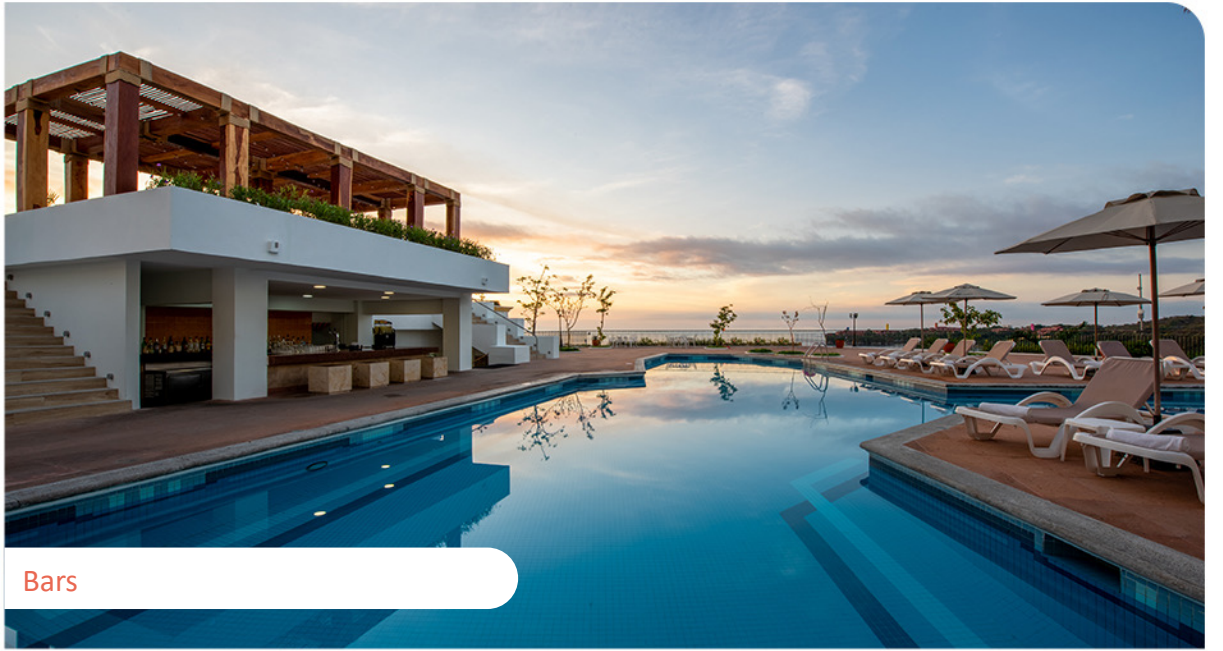

# Park Royal Beach Huatulco

  
**PARK ROYAL**<sup>®</sup>  
BEACH RESORT

HUATULCO

EMPRESA  
SOCIALMENTE  
RESPONSABLE

*Funtastic*  
team

by  
Park Royal Hotels & Resorts

ROYAL  
PLANET

**Huatulco** is made up of nine bays, each one endowed with incomparable beauty. Its proximity to the Oaxacan jungle opens up a range of possibilities that this destination offers; you decide whether to discover the incredible Copalita Eco-Archaeological Park or take a sunset walk along Tangolunda Bay.

- 133 rooms. Our rooms are the largest in the destination. Each has a private terrace and a sofa bed, perfect for six guests.
- Dinner-Show and DJ every night.
- Free internet in the property.
- On level 7, our Wine Bar is only for adults and is the perfect spot to watch the sunset.
- Exclusive beach area.
- **Park Royal Beach Huatulco** is a natural aviary. In our land, you will be able to observe over 15 bird species.
- The resort has 2 restaurants and snack bars and 4 bars. No reservation or minimum stay is necessary to enjoy them, and children are welcome in both.
- There are 2 pools on the property. The pool on level 7 is the highest in Huatulco and has a sweeping view of Tangolunda Bay.

  
**PARK ROYAL**<sup>®</sup>  
BEACH RESORT

HUATULCO

7 Consumption centers for your delight

Munchies  
SNACK BAR

Snacks

LOBBY BAR

Bars

ÇOÇÓ  
BAR

# Facilities

2 Pools • 3 Children's pools • Beach club

Day and night entertainment program for kids, teenagers and adults.

Kids area

Spa

Gym

Tennis court