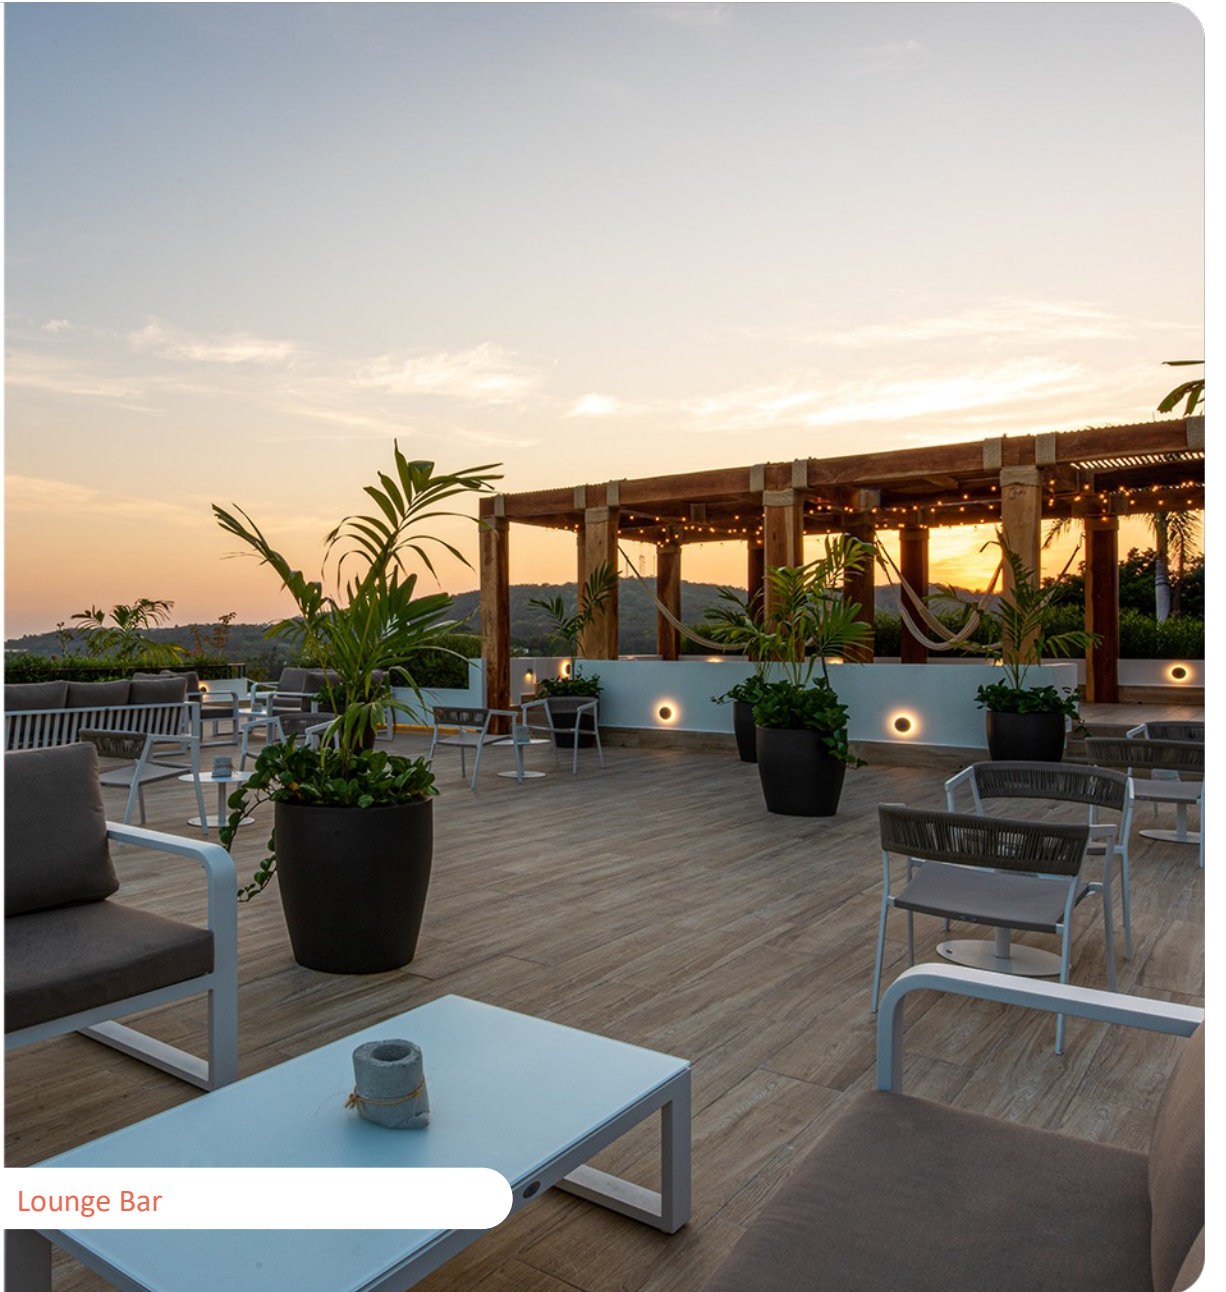

- 133 rooms. Our rooms are the largest in the destination. Each has a private terrace and a sofa bed, perfect for six guests.
- Dinner-Show and DJ every night.
- Free internet in the property.
- On level 7, our Wine Bar is only for adults and is the perfect spot to watch the sunset.
- Exclusive beach area.
- **Park Royal Beach Huatulco** is a natural aviary. In our land, you will be able to observe over 15 bird species.
- The resort has 2 restaurants and snack bars and 4 bars. No reservation or minimum stay is necessary to enjoy them, and children are welcome in both.
- There are 2 pools on the property. The pool on level 7 is the highest in Huatulco and has a sweeping view of Tangolunda Bay.

  
**PARK ROYAL**<sup>®</sup>  
BEACH RESORT

HUATULCO

7 Consumption centers for your delight

Munchies  
SNACK BAR

Snacks

LOBBY BAR

Bars

ÇOÇÓ  
BAR